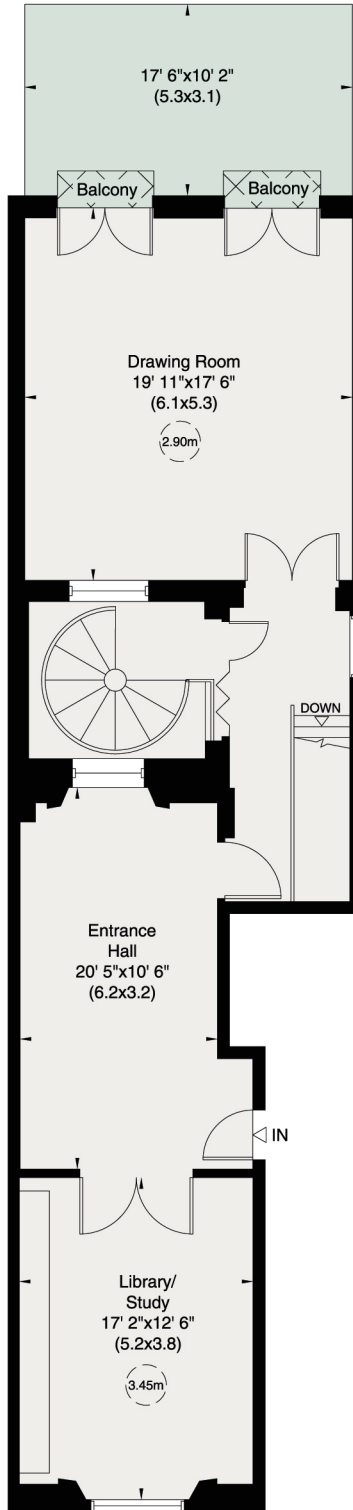

Ovington Square, SW3

Gross internal area (approx.)

311 Sq m (3346 Sq ft) Including Vault

305 Sq m (3286 Sq ft) Excluding Vault

For identification only, Not to Scale

Lower Ground Floor

Ground Floor

First Floor