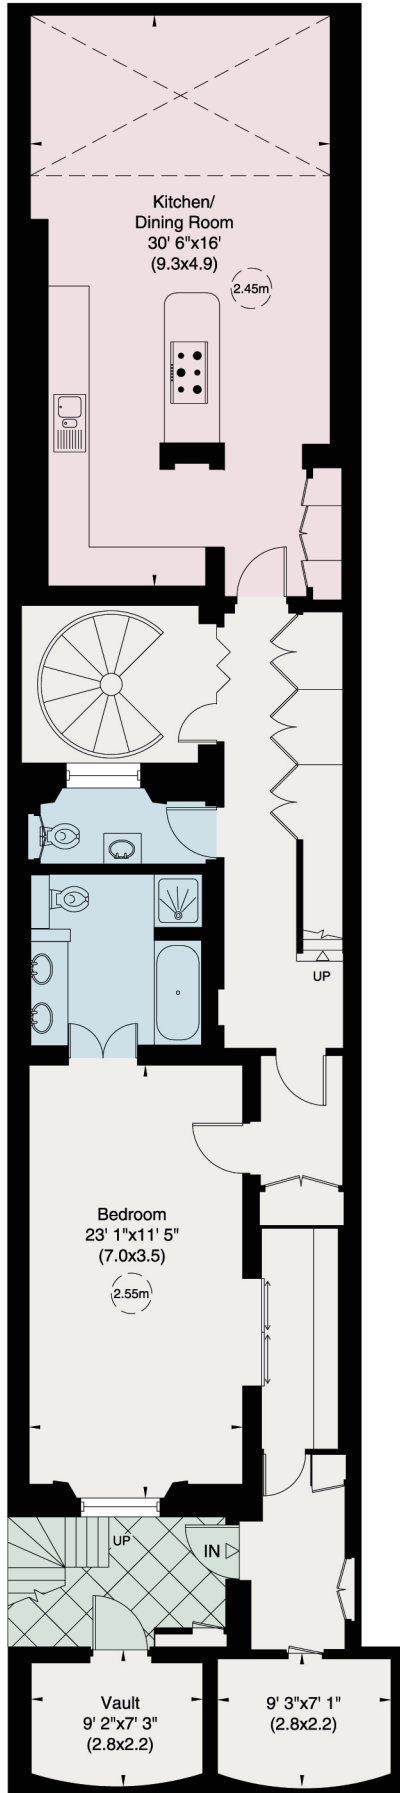

Ovington Square, SW3

Gross internal area (approx.)

311 Sq m (3346 Sq ft) Including Vault

305 Sq m (3286 Sq ft) Excluding Vault

For identification only, Not to Scale

Lower Ground Floor

Ground Floor

First Floor