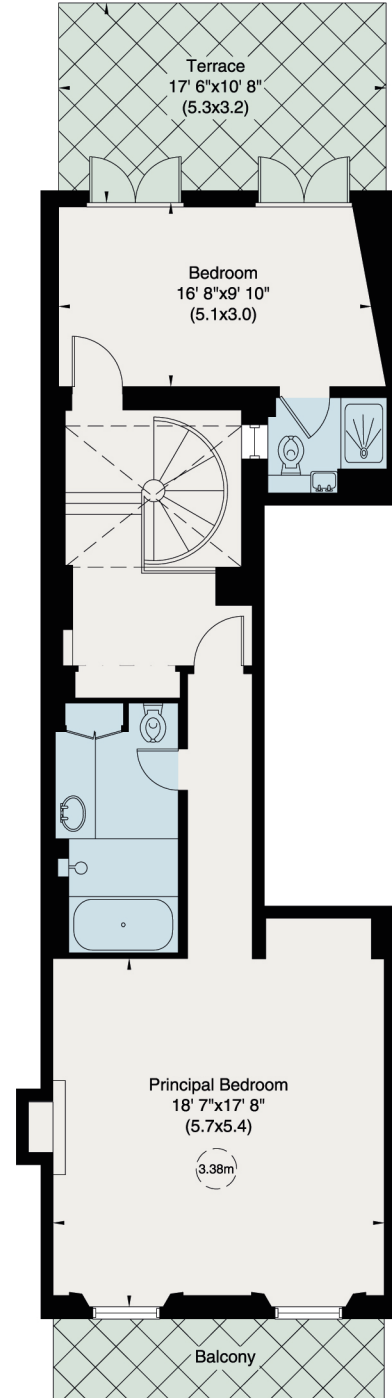

Ovington Square, SW3

Gross internal area (approx.)

311 Sq m (3346 Sq ft) Including Vault

305 Sq m (3286 Sq ft) Excluding Vault

For identification only, Not to Scale

Lower Ground Floor

Ground Floor

First Floor