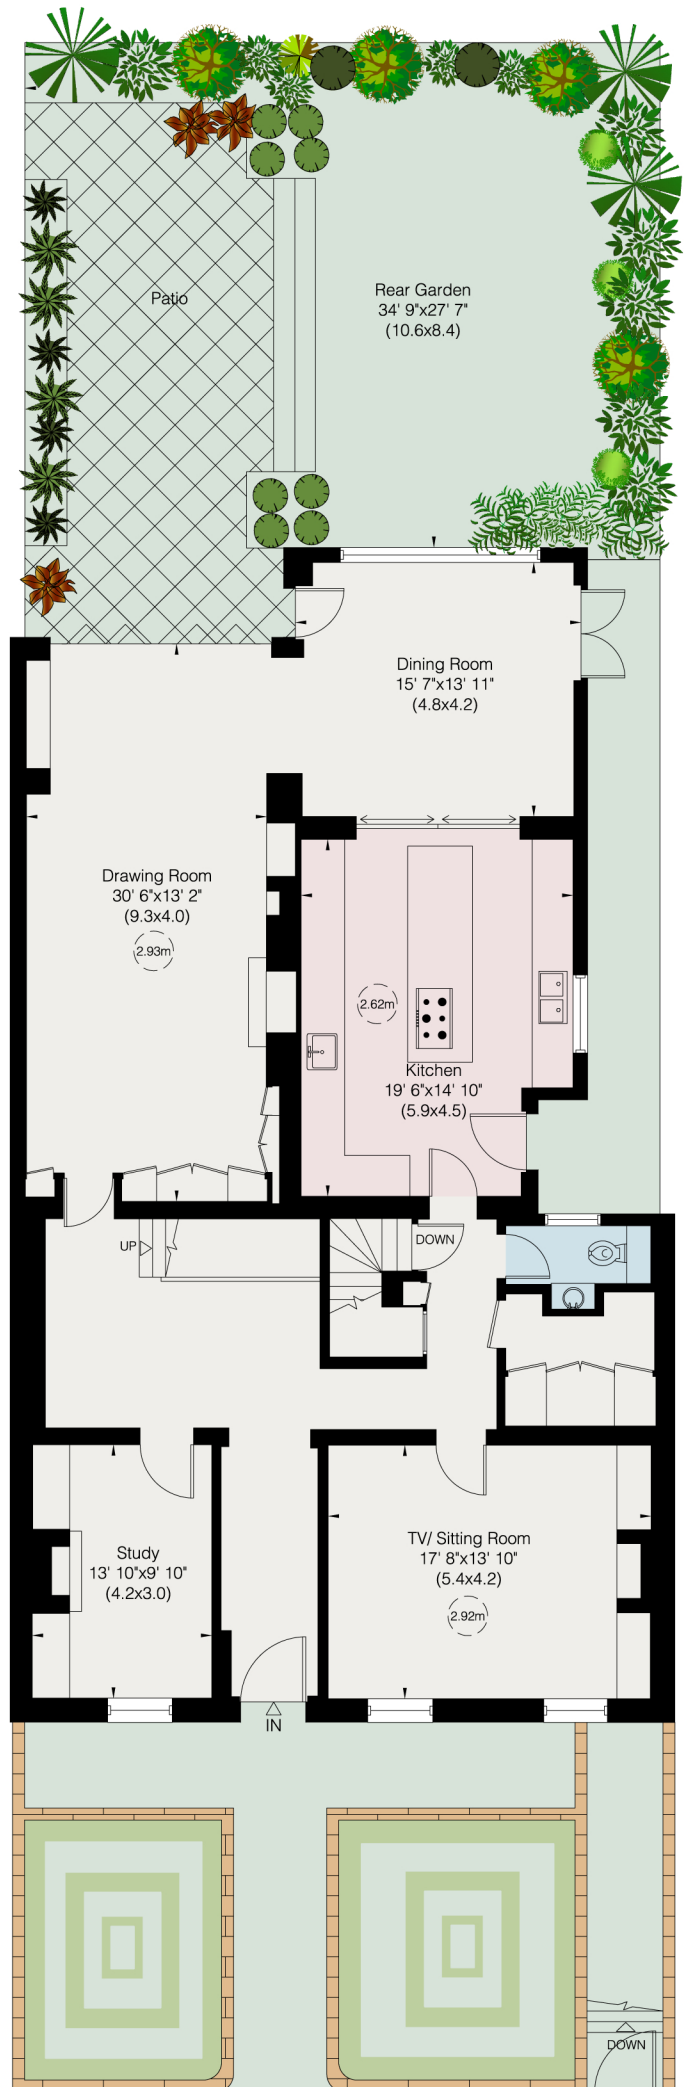

Ilchester Place, W14

Gross internal area (approx.)

688 Sq m (7403 Sq ft) Including Loft and Under 1.5m

628 Sq m (6763 Sq ft) Excluding Loft and Under 1.5m

For identification only, Not to Scale

Lower Ground Floor

Ground Floor

First Floor

Third Floor

Second Floor