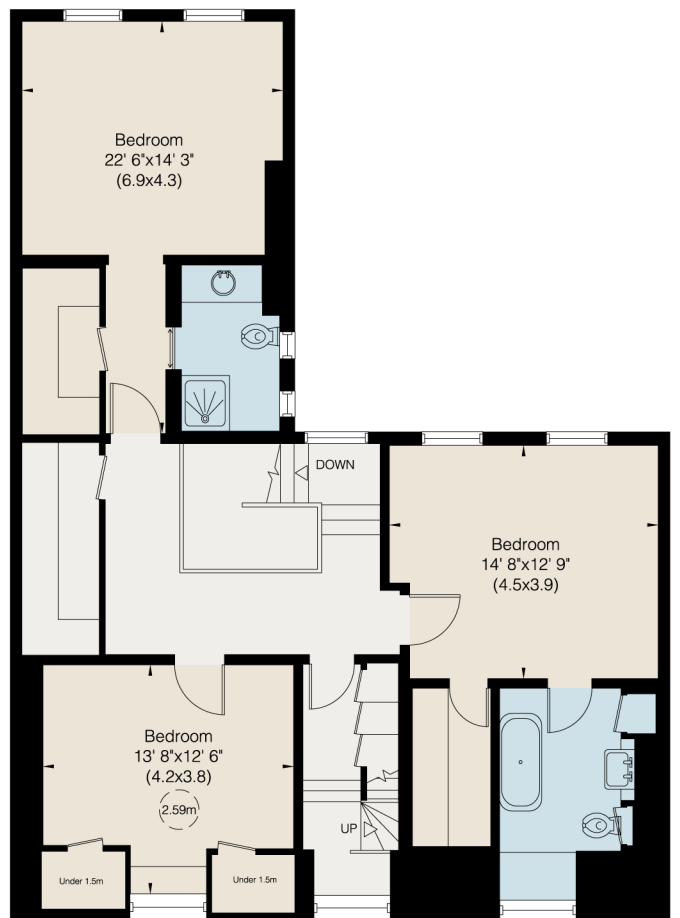

Ilchester Place, W14

Gross internal area (approx.)

688 Sq m (7403 Sq ft) Including Loft and Under 1.5m

628 Sq m (6763 Sq ft) Excluding Loft and Under 1.5m

For identification only, Not to Scale

Lower Ground Floor

Ground Floor

First Floor

Third Floor

Second Floor