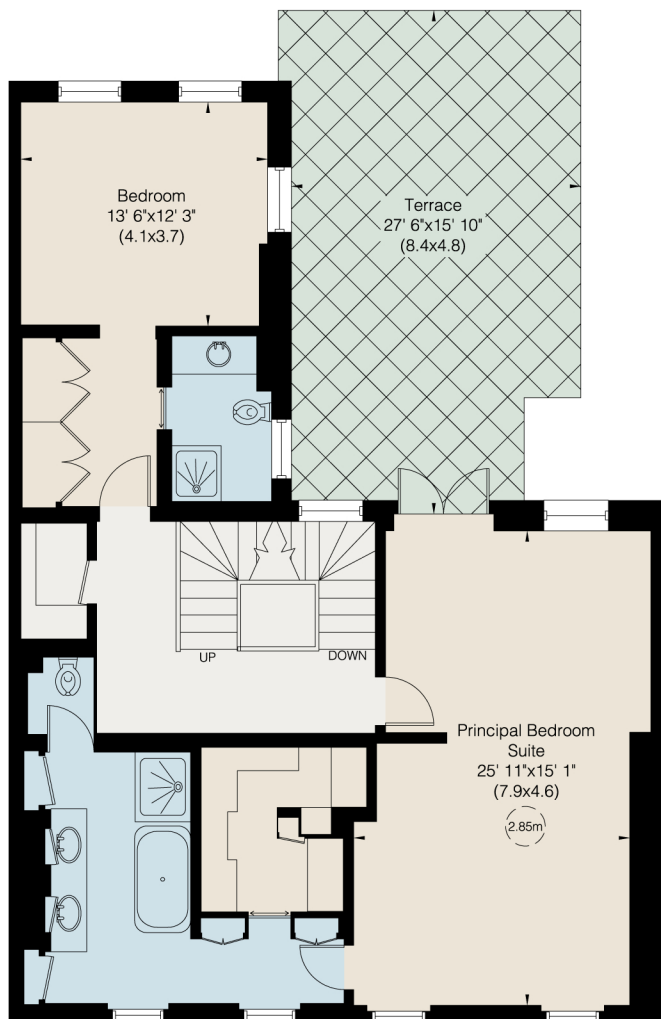

Ilchester Place, W14

Gross internal area (approx.)

688 Sq m (7403 Sq ft) Including Loft and Under 1.5m

628 Sq m (6763 Sq ft) Excluding Loft and Under 1.5m

For identification only, Not to Scale

Lower Ground Floor

Ground Floor

First Floor

Third Floor

Second Floor