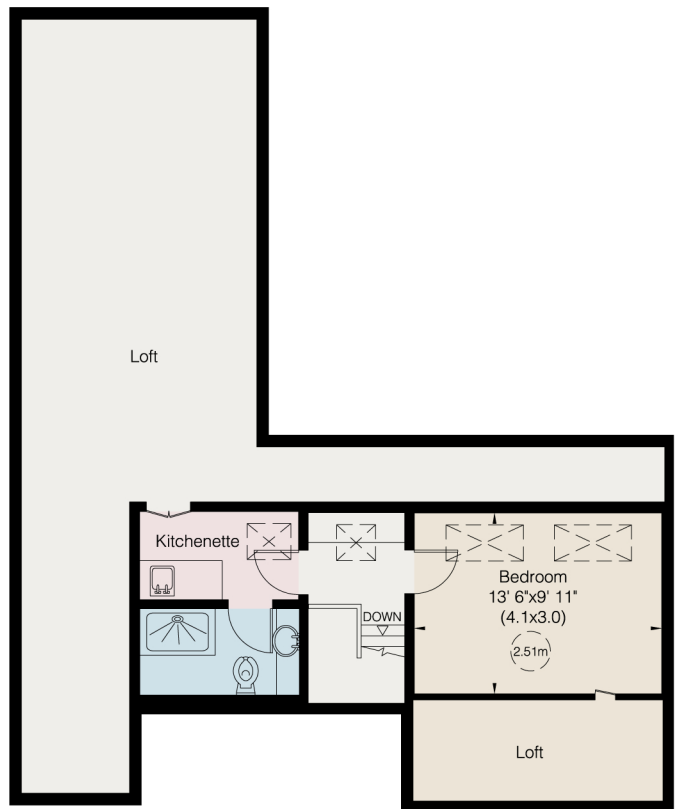

Ilchester Place, W14

Gross internal area (approx.)

688 Sq m (7403 Sq ft) Including Loft and Under 1.5m

628 Sq m (6763 Sq ft) Excluding Loft and Under 1.5m

For identification only, Not to Scale

Lower Ground Floor

Ground Floor

First Floor

Third Floor

Second Floor