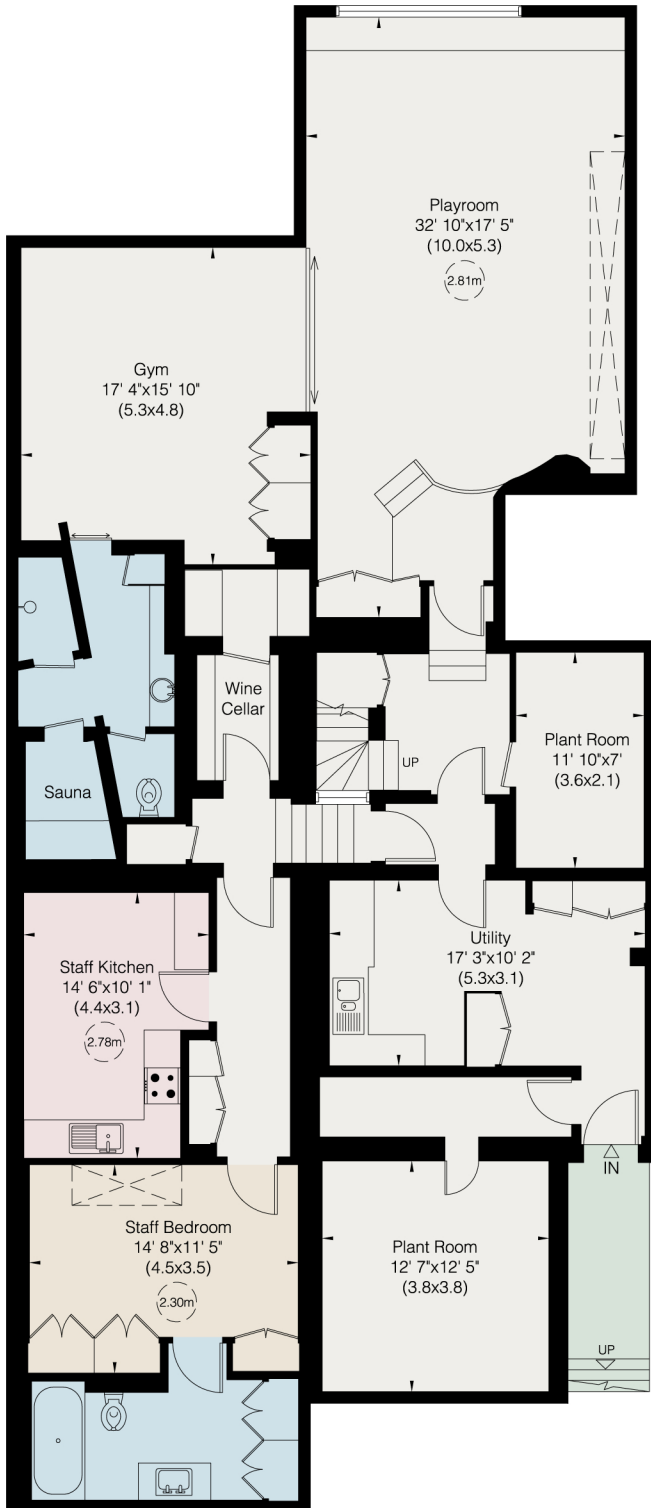

Ilchester Place, W14

Gross internal area (approx.)

688 Sq m (7403 Sq ft) Including Loft and Under 1.5m

628 Sq m (6763 Sq ft) Excluding Loft and Under 1.5m

For identification only, Not to Scale

Lower Ground Floor

Ground Floor

First Floor

Third Floor

Second Floor