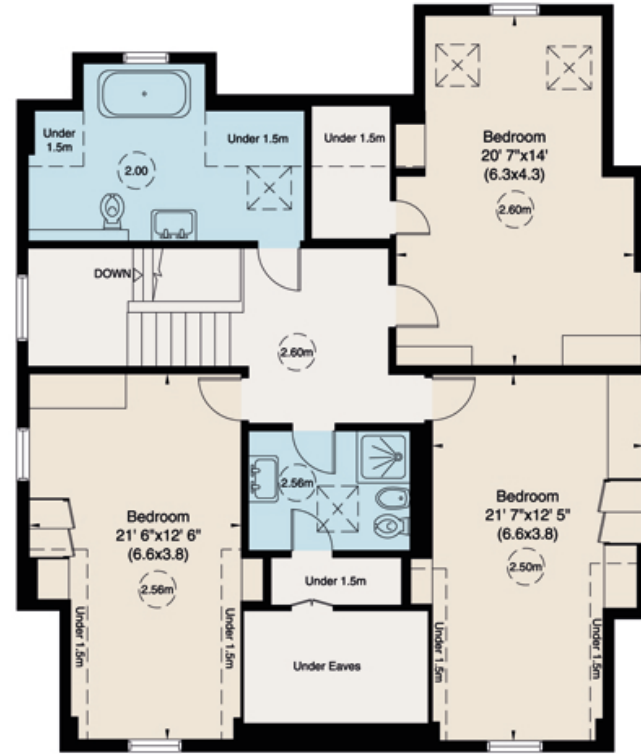

Castelnau, SW13
Approx 0.261 Acre
For identification only, Not to Scale

Castelnau, SW13

Gross internal area (approx.)

581 Sq m (6250 Sq ft) Including Under 1.5m and Under Eaves

544 Sq m (5852 Sq ft) Excluding Under 1.5m and Under Eaves

For identification only, Not to Scale

First Floor

Second Floor