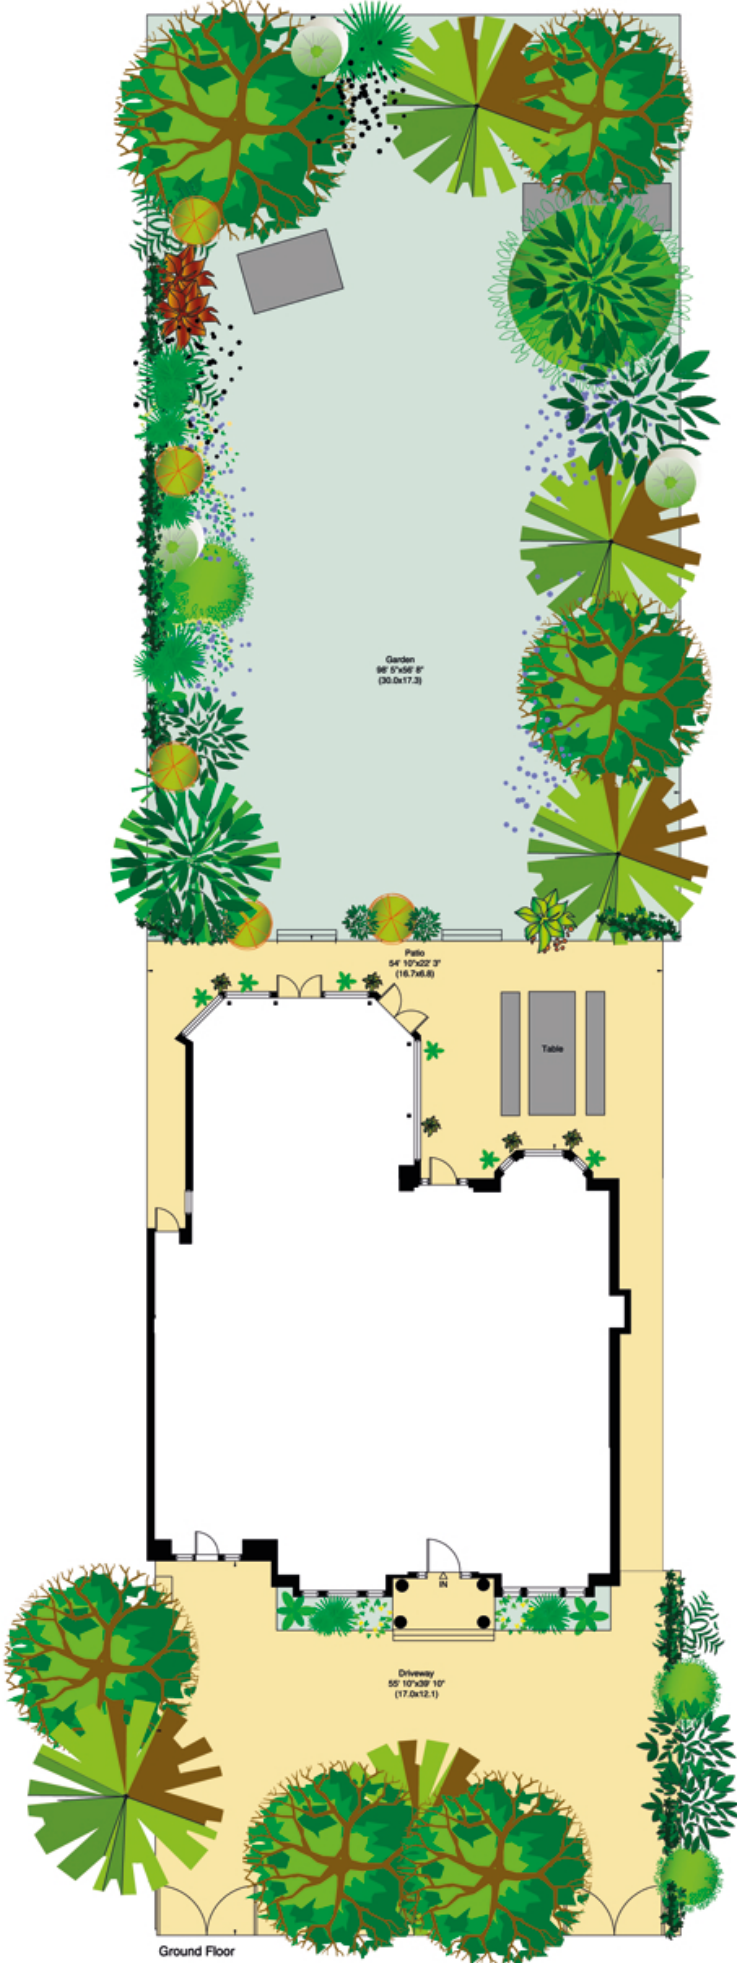

Castelnau, SW13
Approx 0.261 Acre
For identification only, Not to Scale

Castelnau, SW13

Gross internal area (approx.)

581 Sq m (6250 Sq ft) Including Under 1.5m and Under Eaves

544 Sq m (5852 Sq ft) Excluding Under 1.5m and Under Eaves

For identification only, Not to Scale

First Floor

Second Floor